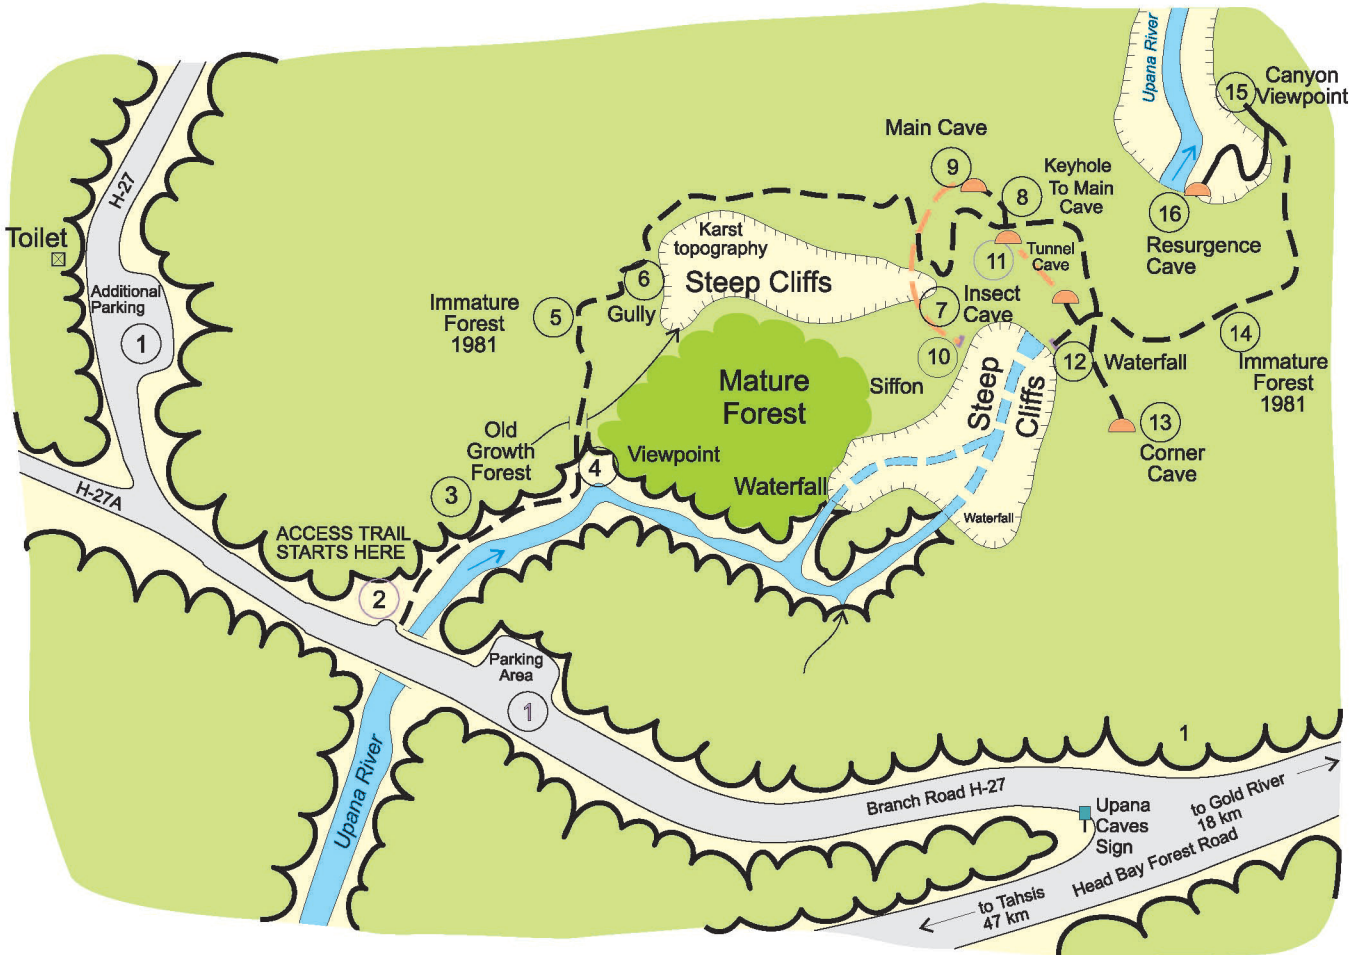

**Legend**

-  CAUTION - STEEP CLIFFS  
STAY ON TRAIL
-  TOUR STOPS
-  CAVE ENTRANCE
-  SURFACE TRAIL
-  UNDERGROUND TRAIL

**Cave Description**

Upana Caves has a combined length of 450 metres and a vertical depth of 35 metres. The self-guided tour takes approx. one hour.

# UPANA CAVES TRAIL